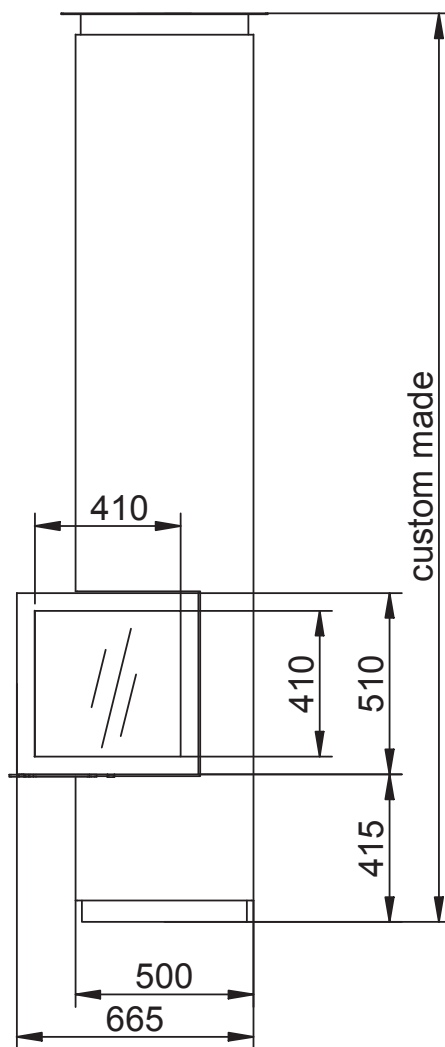

Model	Tornado Straight - left
Fuel	Wood
Combustion system	Open
Outdoor air supply	No
Output	4-8 kW
Efficiency	84%
Duct diameter	150 mm
Flue connection	Top
Interior finish	Natural
Front colours	dark anthracite (option silver-grey or RAL colours)
Maximum log length	33 cm
Comments	Delivery includes a fixed flue measuring 100 cm and a telescopic flue measuring 100 cm. Ceiling height: max. 300 cm.

Kachel Type **tornado straight links**

Eenheid Units mm

Datum Date 27-11-2014

www.geurts.nl

Wijzigingen voorbehouden. Subject to changes.

Gebruik uitsluitend na schriftelijke toestemming Dik Geurts Haardkachels B.V. Usage only after written consent of Dik Geurts Haardkachels B.V.