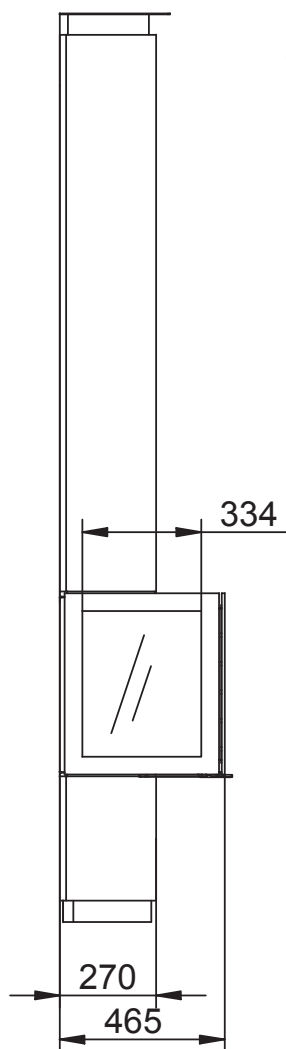

Model	Tornado Straight - left
Fuel	Wood
Combustion system	Open
Outdoor air supply	No
Output	4-8 kW
Efficiency	84%
Duct diameter	150 mm
Flue connection	Top
Interior finish	Natural
Front colours	dark anthracite (option silver-grey or RAL colours)
Maximum log length	33 cm
Comments	Delivery includes a fixed flue measuring 100 cm and a telescopic flue measuring 100 cm. Ceiling height: max. 300 cm.

Kachel Type **tornado straight links**

Eenheid Units mm

Datum Date 27-11-2014

www.geurts.nl

Wijzigingen voorbehouden. Subject to changes.

Gebruik uitsluitend na schriftelijke toestemming Dik Geurts Haardkachels B.V. Usage only after written consent of Dik Geurts Haardkachels B.V.