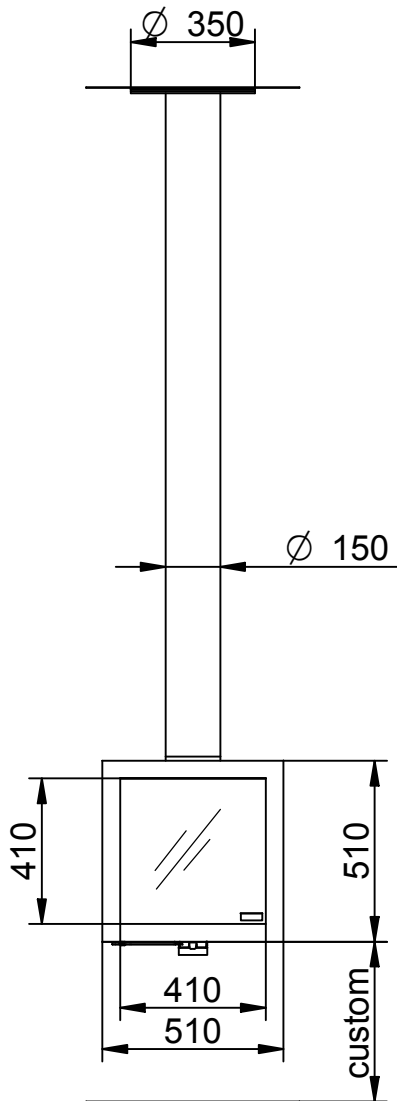

Model	Bora fixed
Fuel	Wood
Combustion system	Open
Outdoor air supply	Yes
Output	4-8 kW
Efficiency	84%
Duct diameter	150 mm
Flue connection	Top
Interior finish	Natural
Front colours	dark anthracite (option silver-grey)
Maximum log length	33 cm
Comments	Delivery includes a fixed flue measuring max. 197 cm and a telescopic flue measuring 50 cm. Ceiling height: max. 292 cm.

Kachel
Type **Bora Fixed**

Eenheid
Units mm

Datum
Date 9-9-2011

www.geurts.nl

Wijzigingen voorbehouden.
Subject to changes.

Gebruik uitsluitend na schriftelijke toestemming Dik Geurts Haardkachels B.V.
Usage only after written consent of Dik Geurts Haardkachels B.V.