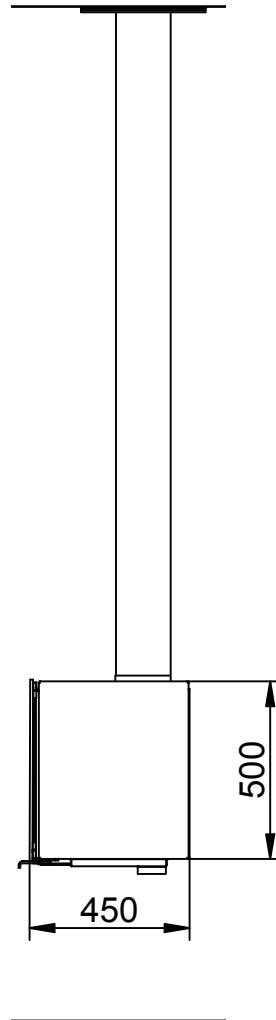

Model	Bora fixed
Fuel	Wood
Combustion system	Open
Outdoor air supply	Yes
Output	4-8 kW
Efficiency	84%
Duct diameter	150 mm
Flue connection	Top
Interior finish	Natural
Front colours	dark anthracite (option silver-grey)
Maximum log length	33 cm
Comments	Delivery includes a fixed flue measuring max. 197 cm and a telescopic flue measuring 50 cm. Ceiling height: max. 292 cm.

Kachel
Type **Bora Fixed**

Eenheid
Units mm

Datum
Date 9-9-2011

www.geurts.nl

Wijzigingen voorbehouden.
Subject to changes.

Gebruik uitsluitend na schriftelijke toestemming Dik Geurts Haardkachels B.V.
Usage only after written consent of Dik Geurts Haardkachels B.V.